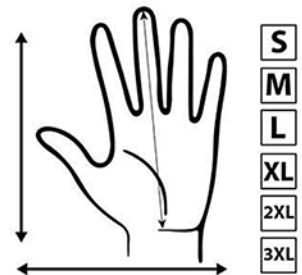

Feel free to reach us at

www.specxarmor.com

connect@specxarmor.com